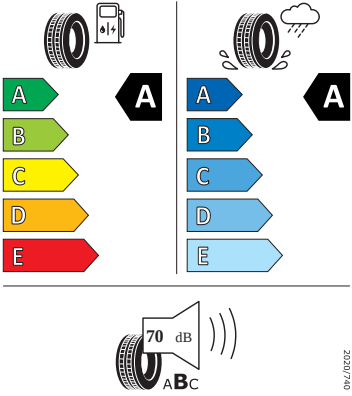

2020/740

- Continental 185/65 R15

Continental

0358474

185/65 R 15 88 H

C1

2020/740

- Goodyear 185/65 R15