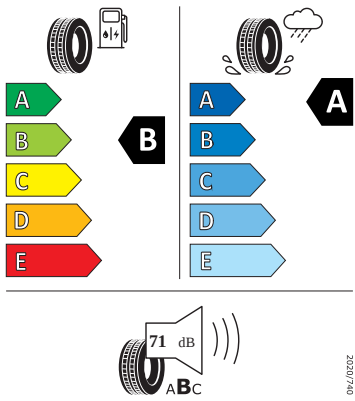

- Goodyear 225/50 R18

GOODYEAR

548580

225/50R18 95 W

C1